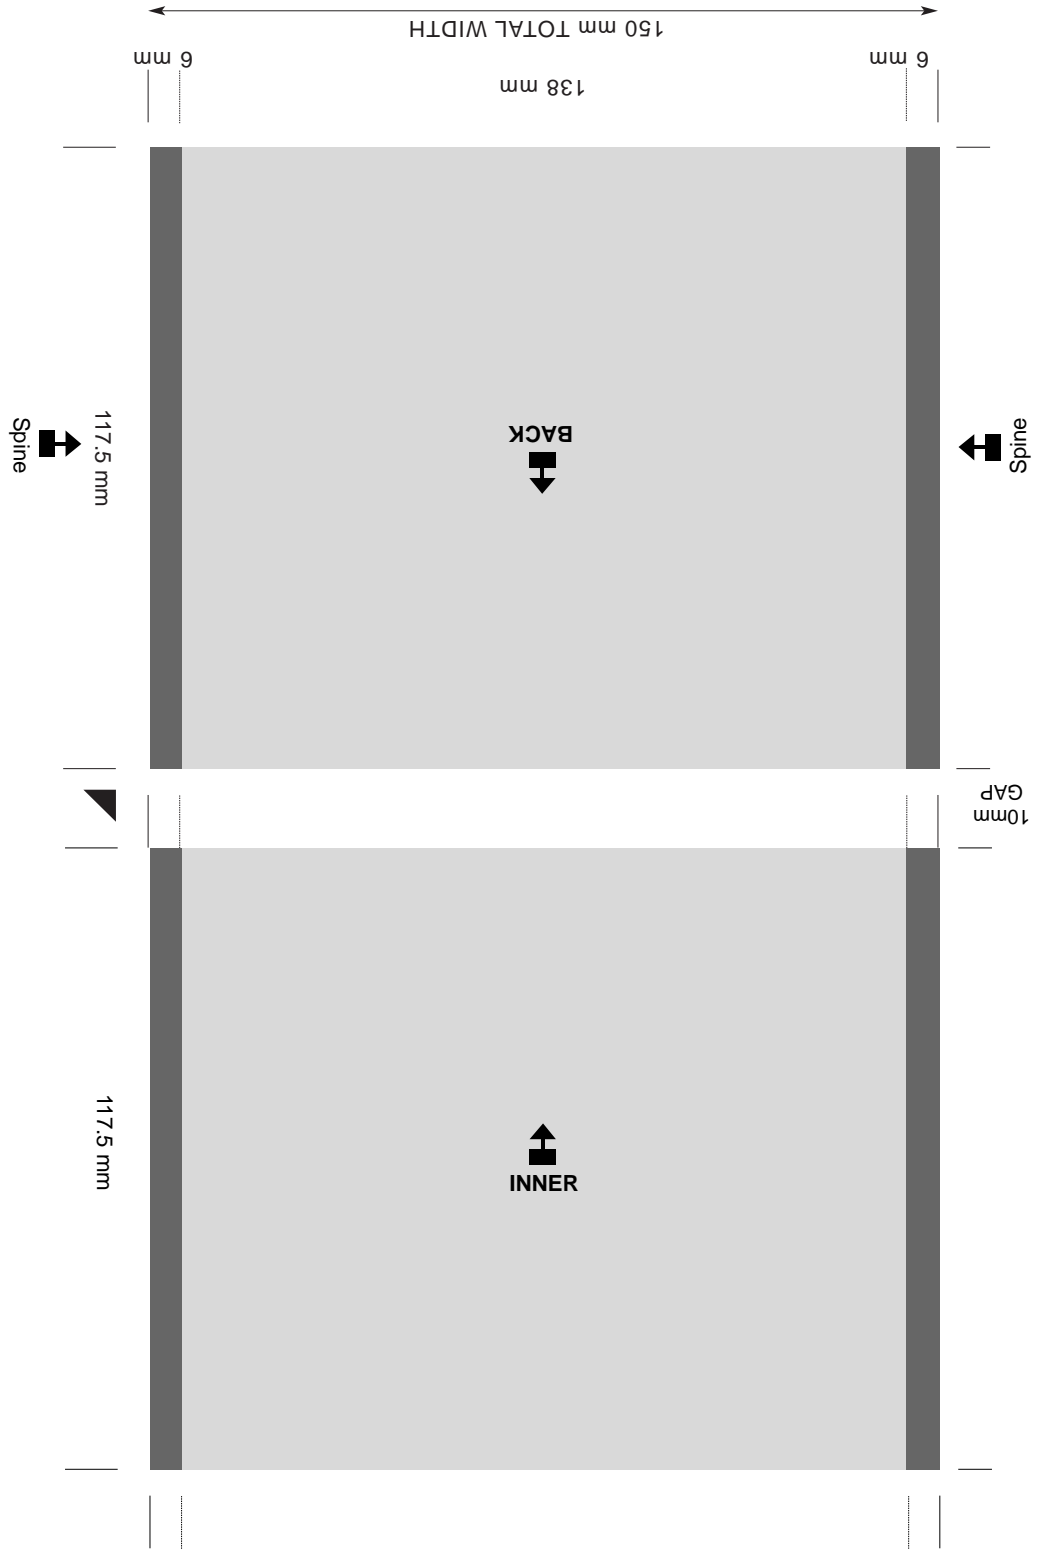

CD Back Insert Specification VERSION 1

For use with CD 8 Pages and upwards

Refer to **DTP** Instructions for further details

CD Double Back Insert Specification VERSION 1

For use with CD 8 Pages and upwards

Refer to **DTP** Instructions for further details

CD 8 Page Roll Fold Specification VERSION 1

Refer to **DTP** Instructions for further details

CD 8 Page Gate Fold Specification

VERSION 1

Refer to **DTP** Instructions for further details

CD 8 Page Concertina Fold Specification VERSION 1

Refer to **DTP** Instructions for further details

CD 8 Page Booklet Specification VERSION 1

Refer to **DTP** Instructions for further details

CD 10 Page Roll Fold Specification