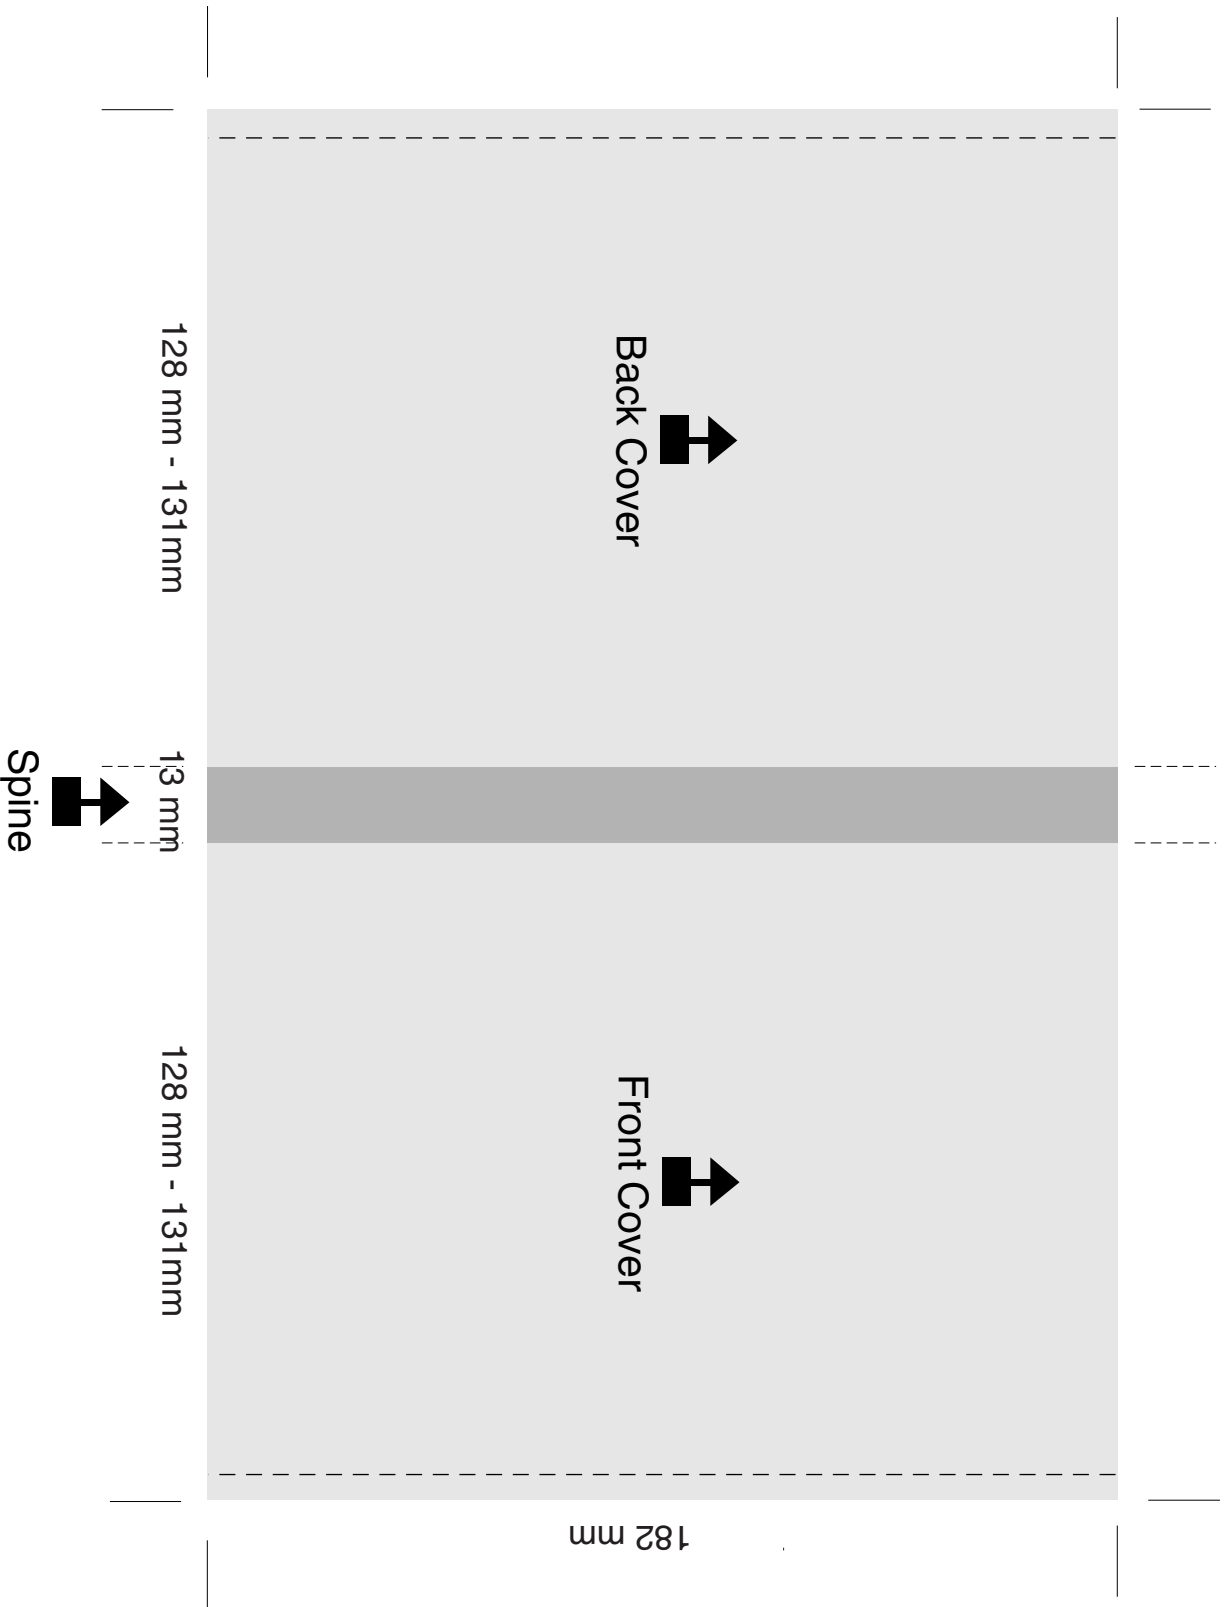

DVD Case Slick Specification VERSION 1

Refer to **DTP** Instructions for further details

DVD case sizes vary. The dotted line shows the variation between case sizes.
This area should be left as bleed only so artwork may be cut down to fit the right case.
Please contact Customer Service for the right size case for your job.